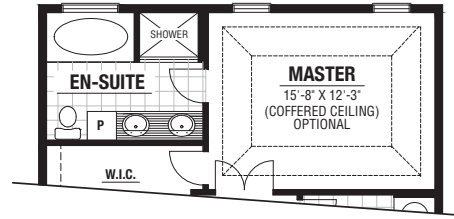

BASEMENT
optional finished
area approx.
722 sq. ft.

A Legacy of Fine Homes Since 1955

kenmorehomes.ca
519.681.3983

Marifield

Approx.
1956 sq. ft.

Marifield

Approx. 1956 sq. ft.

A Legacy of Fine Homes Since 1955

MAIN
939 sq. ft.

**SECOND
OPT. 2**
1017 sq. ft.

**SECOND
OPT. 1**
1017 sq. ft.

**SECOND
OPT. 3**
1017 sq. ft.