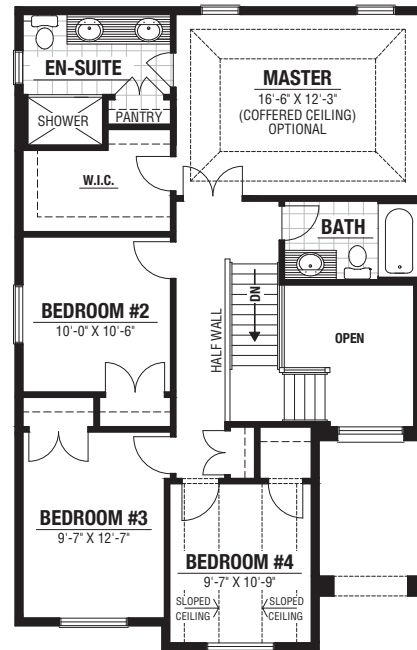

BASEMENT
optional finished
area approx.
722 sq. ft.

A Legacy of Fine Homes Since 1955

kenmorehomes.ca
519.681.3983

Marifield

Approx.
1956 sq. ft.

Marifield

Approx. 1956 sq. ft.

A Legacy of Fine Homes Since 1955

MAIN
939 sq. ft.

**SECOND
OPT. 2**
1017 sq. ft.

**SECOND
OPT. 1**
1017 sq. ft.

**SECOND
OPT. 3**
1017 sq. ft.