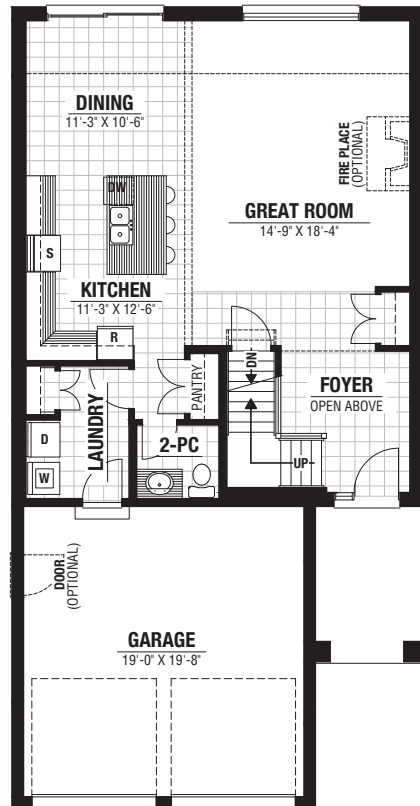

BASEMENT
optional finished
area approx.
722 sq. ft.

A Legacy of Fine Homes Since 1955

kenmorehomes.ca
519.681.3983

Marifield

Approx.
1956 sq. ft.

Marifield

Approx. 1956 sq. ft.

A Legacy of Fine Homes Since 1955

MAIN
939 sq. ft.

**SECOND
OPT. 2**
1017 sq. ft.

**SECOND
OPT. 1**
1017 sq. ft.

**SECOND
OPT. 3**
1017 sq. ft.