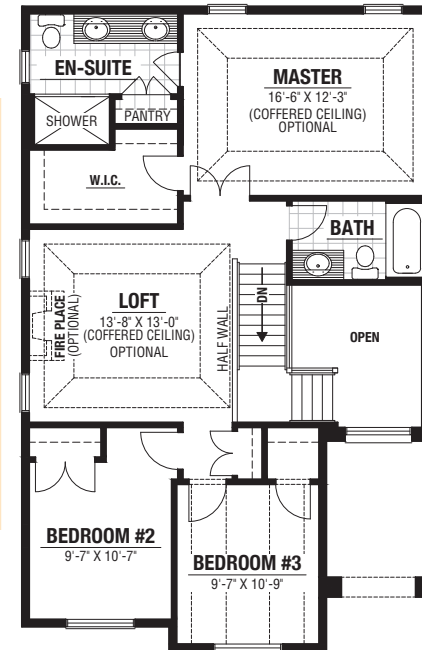

BASEMENT
optional finished
area approx.
722 sq. ft.

A Legacy of Fine Homes Since 1955

kenmorehomes.ca
519.681.3983

Marifield

Approx.
1956 sq. ft.

Marifield

Approx. 1956 sq. ft.

A Legacy of Fine Homes Since 1955

MAIN
939 sq. ft.

**SECOND
OPT. 2**
1017 sq. ft.

**SECOND
OPT. 1**
1017 sq. ft.

**SECOND
OPT. 3**
1017 sq. ft.