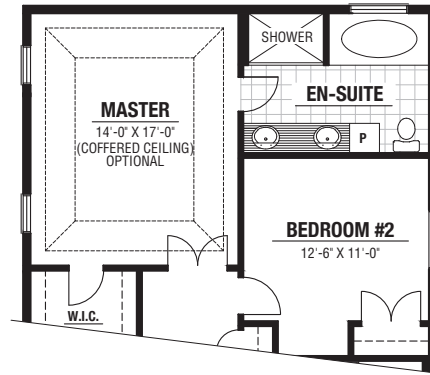

BASEMENT
optional finished
area approx.
667 sq. ft.

Kenmore
HOMES

A Legacy of Fine Homes Since 1955

kenmorehomes.ca
519.681.3983

Bayfield

Approx.
2213 sq. ft.

Bayfield

Approx. 2213 sq. ft.

A Legacy of Fine Homes Since 1955

SECOND OPT. 2
1196 sq. ft.

SECOND OPT. 4
1196 sq. ft.

MAIN
1017 sq. ft.

SECOND OPT. 1
1196 sq. ft.

SECOND OPT. 3
1196 sq. ft.