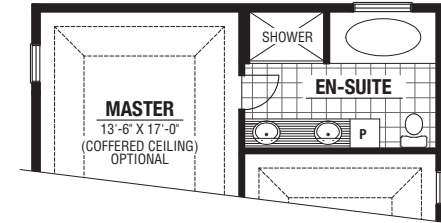

BASEMENT
optional finished
area approx.
667 sq. ft.

Kenmore
HOMES

A Legacy of Fine Homes Since 1955

kenmorehomes.ca
519.681.3983

Bayfield

Approx.
2213 sq. ft.

Bayfield

Approx. 2213 sq. ft.

A Legacy of Fine Homes Since 1955

SECOND OPT. 2
1196 sq. ft.

SECOND OPT. 4
1196 sq. ft.

MAIN
1017 sq. ft.

SECOND OPT. 1
1196 sq. ft.

SECOND OPT. 3
1196 sq. ft.