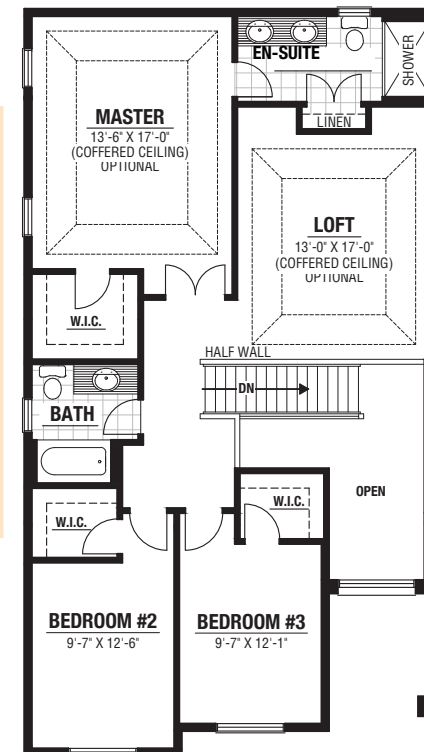

BASEMENT
optional finished
area approx.
667 sq. ft.

Kenmore
HOMES

A Legacy of Fine Homes Since 1955

kenmorehomes.ca
519.681.3983

Bayfield

Approx.
2213 sq. ft.

Bayfield

Approx. 2213 sq. ft.

A Legacy of Fine Homes Since 1955

SECOND OPT. 2
1196 sq. ft.

SECOND OPT. 4
1196 sq. ft.

MAIN
1017 sq. ft.

SECOND OPT. 1
1196 sq. ft.

SECOND OPT. 3
1196 sq. ft.