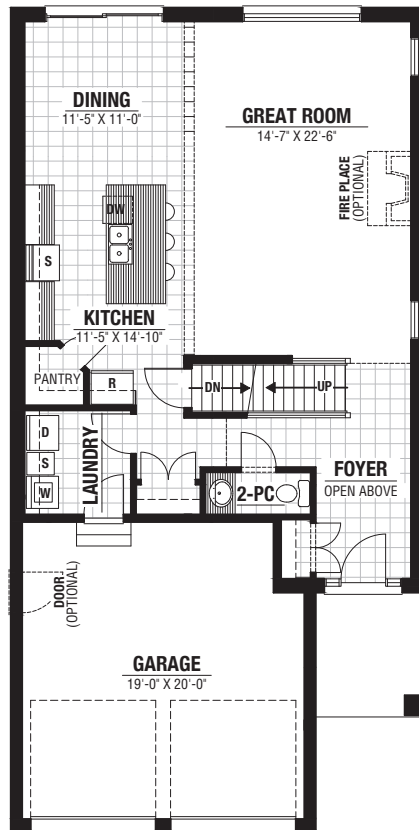

BASEMENT
optional finished
area approx.
667 sq. ft.

Kenmore
HOMES

A Legacy of Fine Homes Since 1955

kenmorehomes.ca
519.681.3983

Bayfield

Approx.
2213 sq. ft.

Bayfield

Approx. 2213 sq. ft.

A Legacy of Fine Homes Since 1955

SECOND OPT. 2
1196 sq. ft.

SECOND OPT. 4
1196 sq. ft.

MAIN
1017 sq. ft.

SECOND OPT. 1
1196 sq. ft.

SECOND OPT. 3
1196 sq. ft.