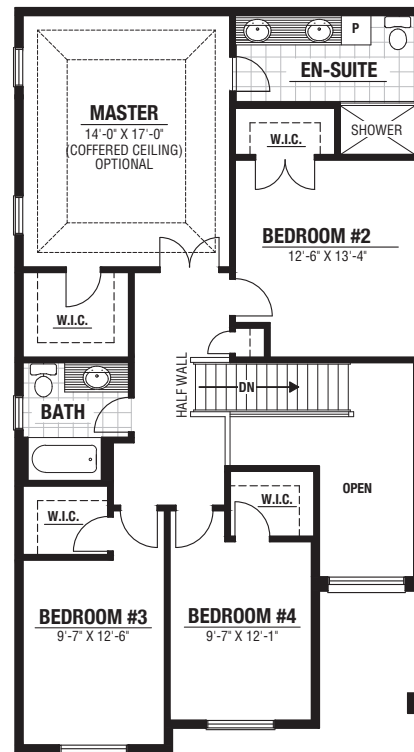

BASEMENT
optional finished
area approx.
667 sq. ft.

Kenmore
HOMES

A Legacy of Fine Homes Since 1955

kenmorehomes.ca
519.681.3983

Bayfield

Approx.
2213 sq. ft.

Bayfield

Approx. 2213 sq. ft.

A Legacy of Fine Homes Since 1955

SECOND OPT. 2
1196 sq. ft.

SECOND OPT. 4
1196 sq. ft.

MAIN
1017 sq. ft.

SECOND OPT. 1
1196 sq. ft.

SECOND OPT. 3
1196 sq. ft.