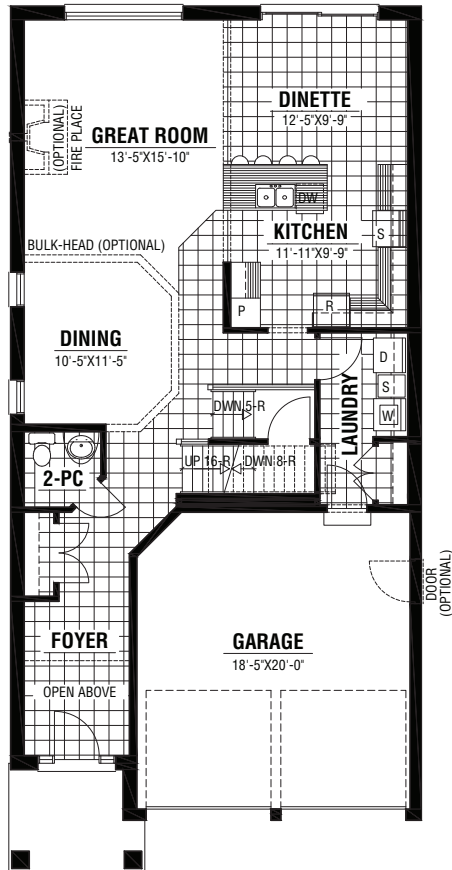

BASEMENT
optional finished
area approx.
856 sq. ft.

Artistic Drawing

A Legacy of Fine Homes Since 1955

kenmorehomes.ca
519.681.3983

Westwood 2

Approx.
2495 sq. ft.

Westwood 2

Approx. 2495 sq. ft.

A Legacy of Fine Homes Since 1955

SECOND OPT. 2
1393 sq. ft.

MAIN
1102 sq. ft.

SECOND OPT. 1
1393 sq. ft.

SECOND OPT. 3
1393 sq. ft.

SECOND OPT. 4
1393 sq. ft.

Dimensions and square footage are approximate and may vary slightly.