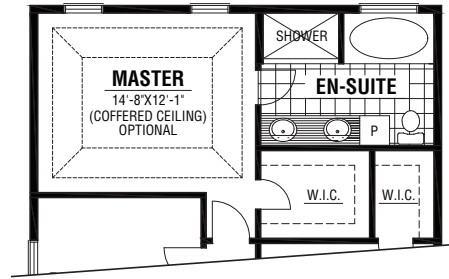

BASEMENT
optional finished
area approx.
856 sq. ft.

Artistic Drawing

A Legacy of Fine Homes Since 1955

kenmorehomes.ca
519.681.3983

Westwood 2

Approx.
2495 sq. ft.

Westwood 2

Approx. 2495 sq. ft.

A Legacy of Fine Homes Since 1955

SECOND OPT. 2
1393 sq. ft.

MAIN
1102 sq. ft.

SECOND OPT. 1
1393 sq. ft.

SECOND OPT. 3
1393 sq. ft.

SECOND OPT. 4
1393 sq. ft.

Dimensions and square footage are approximate and may vary slightly.