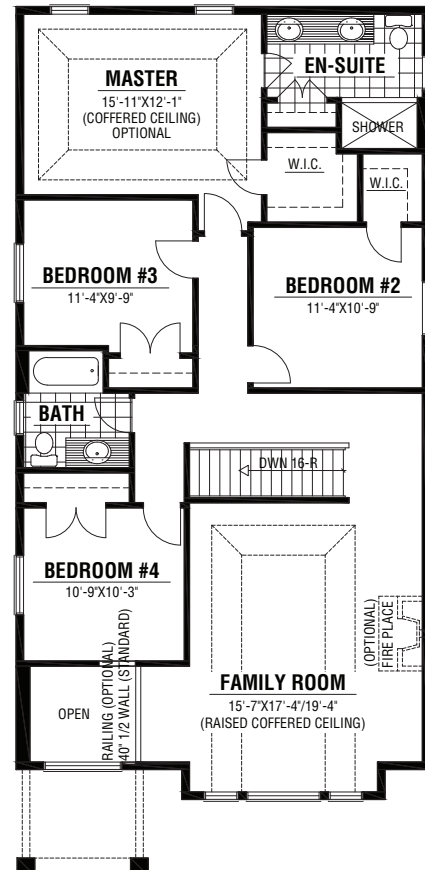

BASEMENT
optional finished
area approx.
856 sq. ft.

Artistic Drawing

A Legacy of Fine Homes Since 1955

kenmorehomes.ca
519.681.3983

Westwood 2

Approx.
2495 sq. ft.

Westwood 2

Approx. 2495 sq. ft.

A Legacy of Fine Homes Since 1955

SECOND OPT. 2
1393 sq. ft.

MAIN
1102 sq. ft.

SECOND OPT. 1
1393 sq. ft.

SECOND OPT. 3
1393 sq. ft.

SECOND OPT. 4
1393 sq. ft.

Dimensions and square footage are approximate and may vary slightly.