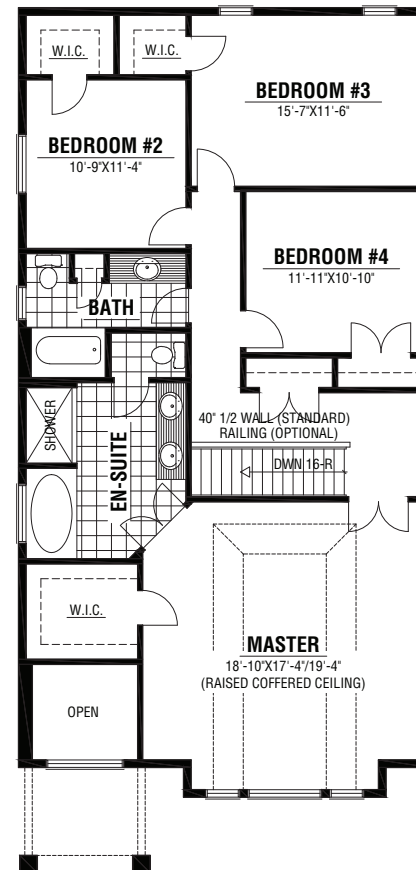

BASEMENT
optional finished
area approx.
856 sq. ft.

Artistic Drawing

A Legacy of Fine Homes Since 1955

kenmorehomes.ca
519.681.3983

Westwood 2

Approx.
2495 sq. ft.

Westwood 2

Approx. 2495 sq. ft.

A Legacy of Fine Homes Since 1955

SECOND OPT. 2
1393 sq. ft.

MAIN
1102 sq. ft.

SECOND OPT. 1
1393 sq. ft.

SECOND OPT. 3
1393 sq. ft.

SECOND OPT. 4
1393 sq. ft.

Dimensions and square footage are approximate and may vary slightly.