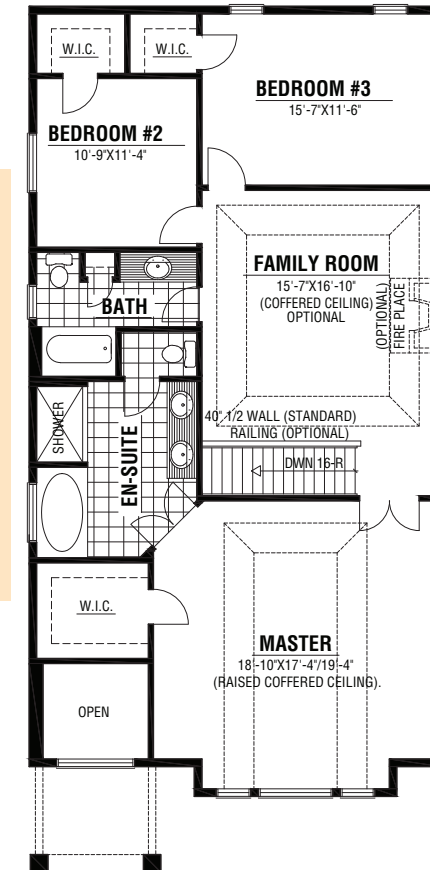

BASEMENT
optional finished
area approx.
856 sq. ft.

Artistic Drawing

A Legacy of Fine Homes Since 1955

kenmorehomes.ca
519.681.3983

Westwood 2

Approx.
2495 sq. ft.

Westwood 2

Approx. 2495 sq. ft.

A Legacy of Fine Homes Since 1955

SECOND OPT. 2
1393 sq. ft.

MAIN
1102 sq. ft.

SECOND OPT. 1
1393 sq. ft.

SECOND OPT. 3
1393 sq. ft.

SECOND OPT. 4
1393 sq. ft.

Dimensions and square footage are approximate and may vary slightly.