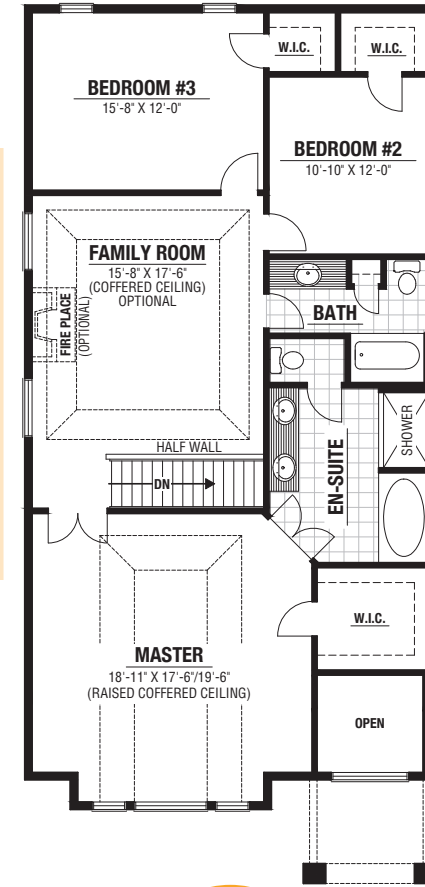

BASEMENT
optional finished
area approx.
840 sq. ft.

Artistic Drawing

A Legacy of Fine Homes Since 1955

kenmorehomes.ca
519.681.3983

Westwood

Approx.
2579 sq. ft.

Westwood

Approx. 2579 sq. ft.

A Legacy of Fine Homes Since 1955

SECOND OPT. 2
1437 sq. ft.

MAIN
1142 sq. ft.

SECOND OPT. 1
1437 sq. ft.

SECOND OPT. 3
1437 sq. ft.

SECOND OPT. 4
1437 sq. ft.