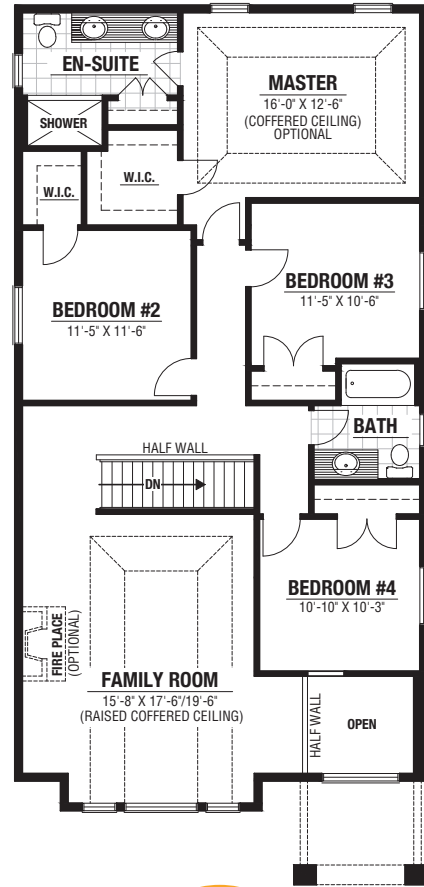

BASEMENT
optional finished
area approx.
840 sq. ft.

Artistic Drawing

A Legacy of Fine Homes Since 1955

kenmorehomes.ca
519.681.3983

Westwood

Approx.
2579 sq. ft.

Westwood

Approx. 2579 sq. ft.

A Legacy of Fine Homes Since 1955

SECOND OPT. 2
1437 sq. ft.

MAIN
1142 sq. ft.

SECOND OPT. 1
1437 sq. ft.

SECOND OPT. 3
1437 sq. ft.

SECOND OPT. 4
1437 sq. ft.