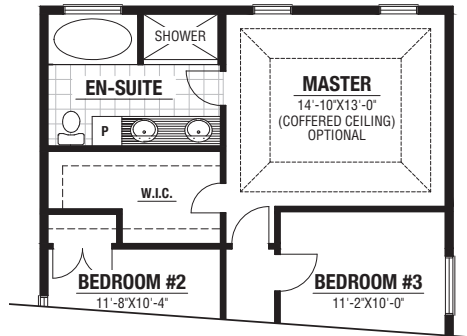

BASEMENT
optional finished
area approx.
840 sq. ft.

Artistic Drawing

A Legacy of Fine Homes Since 1955

kenmorehomes.ca
519.681.3983

Westwood

Approx.
2579 sq. ft.

Westwood

Approx. 2579 sq. ft.

A Legacy of Fine Homes Since 1955

SECOND OPT. 2
1437 sq. ft.

MAIN
1142 sq. ft.

SECOND OPT. 1
1437 sq. ft.

SECOND OPT. 3
1437 sq. ft.

SECOND OPT. 4
1437 sq. ft.