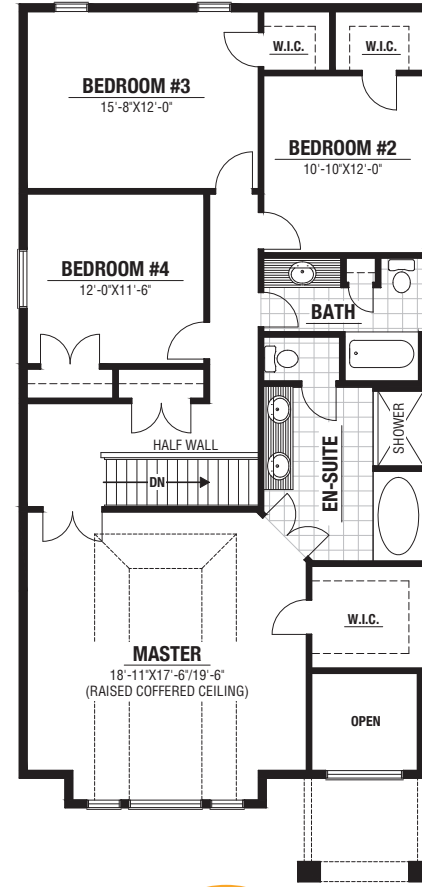

BASEMENT
optional finished
area approx.
840 sq. ft.

Artistic Drawing

A Legacy of Fine Homes Since 1955

kenmorehomes.ca
519.681.3983

Westwood

Approx.
2579 sq. ft.

Westwood

Approx. 2579 sq. ft.

A Legacy of Fine Homes Since 1955

SECOND OPT. 2
1437 sq. ft.

MAIN
1142 sq. ft.

SECOND OPT. 1
1437 sq. ft.

SECOND OPT. 3
1437 sq. ft.

SECOND OPT. 4
1437 sq. ft.