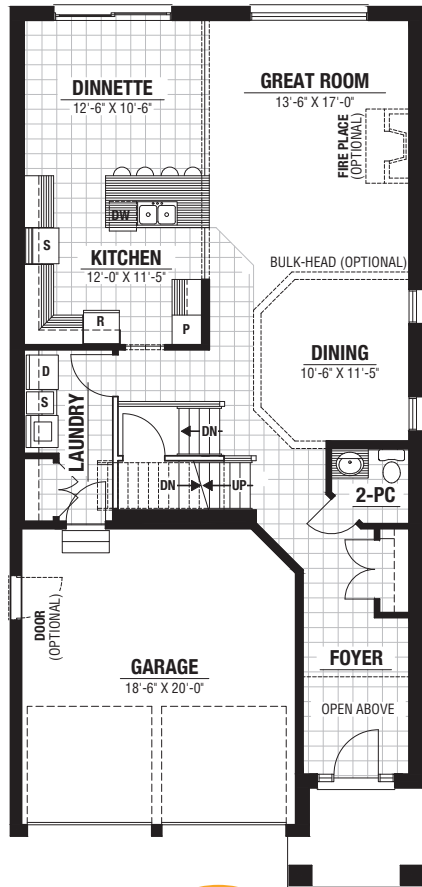

BASEMENT
optional finished
area approx.
840 sq. ft.

Artistic Drawing

A Legacy of Fine Homes Since 1955

kenmorehomes.ca
519.681.3983

Westwood

Approx.
2579 sq. ft.

Westwood

Approx. 2579 sq. ft.

A Legacy of Fine Homes Since 1955

SECOND OPT. 2
1437 sq. ft.

MAIN
1142 sq. ft.

SECOND OPT. 1
1437 sq. ft.

SECOND OPT. 3
1437 sq. ft.

SECOND OPT. 4
1437 sq. ft.