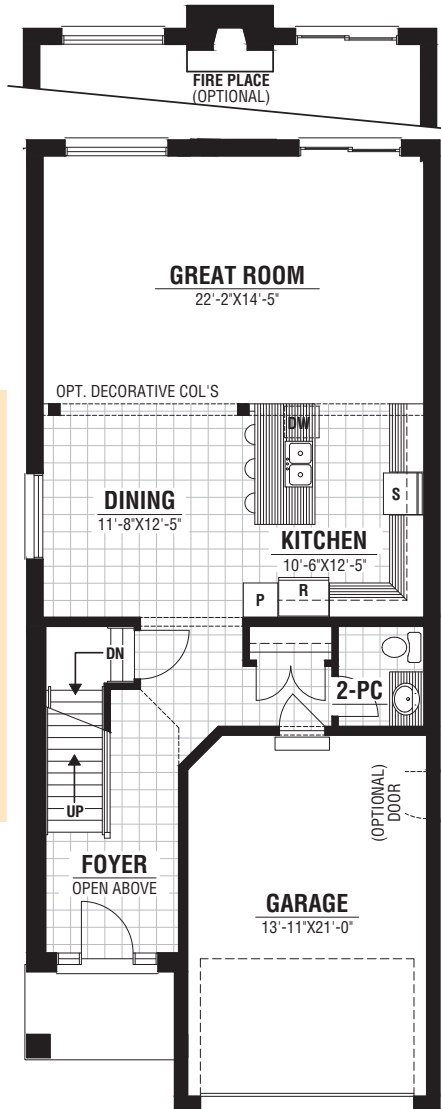

Oakfield B - Artistic Drawing

MAIN
with
ELEVATION B
967 sq. ft.

SECOND
OPT. 1, 2 & 3 with
ELEVATION B
1263 sq. ft.

Artistic Drawing

A Legacy of Fine Homes Since 1955

kenmorehomes.ca
519.681.3983

Oakfield
Approx.
2146 sq. ft.

Oakfield

Approx. 2146 sq. ft.

A Legacy of Fine Homes Since 1955

MAIN
967 sq. ft.

SECOND OPT. 1
1179 sq. ft.

SECOND OPT. 2
1179 sq. ft.

BASEMENT
optional finished area approx.
777 sq. ft.