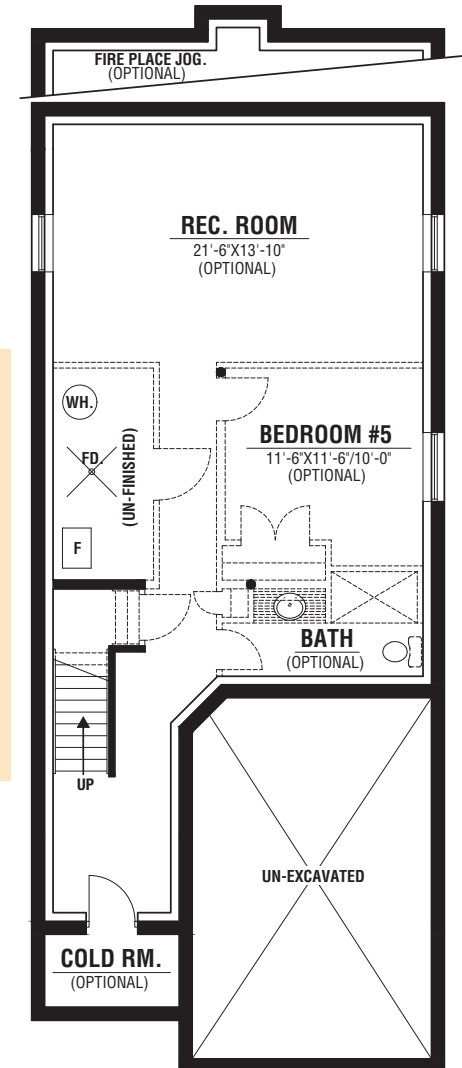

Oakfield B - Artistic Drawing

MAIN
with
ELEVATION B
967 sq. ft.

SECOND
OPT. 1, 2 & 3 with
ELEVATION B
1263 sq. ft.

Artistic Drawing

A Legacy of Fine Homes Since 1955

kenmorehomes.ca
519.681.3983

Oakfield
Approx.
2146 sq. ft.

Oakfield

Approx. 2146 sq. ft.

A Legacy of Fine Homes Since 1955

MAIN
967 sq. ft.

SECOND OPT. 1
1179 sq. ft.

SECOND OPT. 2
1179 sq. ft.

BASEMENT
optional finished area approx.
777 sq. ft.