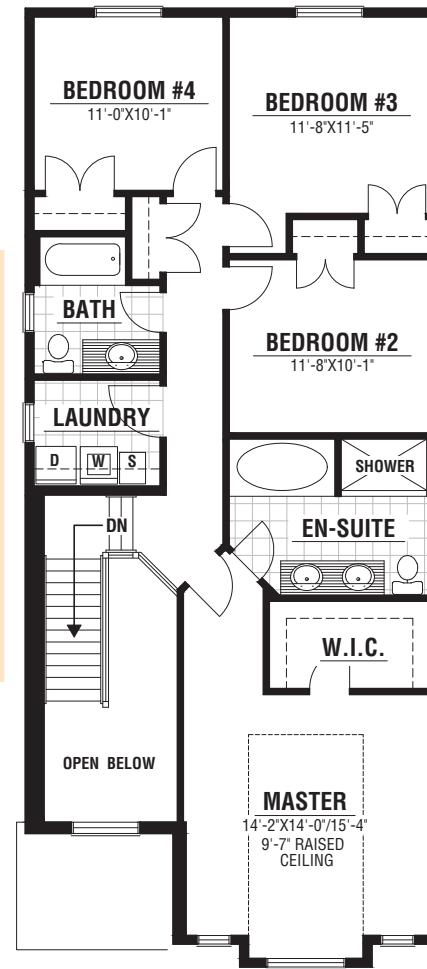

Oakfield B - Artistic Drawing

MAIN
with
ELEVATION B
967 sq. ft.

SECOND
OPT. 1, 2 & 3 with
ELEVATION B
1263 sq. ft.

Artistic Drawing

A Legacy of Fine Homes Since 1955

kenmorehomes.ca
519.681.3983

Oakfield
Approx.
2146 sq. ft.

Oakfield

Approx. 2146 sq. ft.

A Legacy of Fine Homes Since 1955

MAIN
967 sq. ft.

SECOND OPT. 1
1179 sq. ft.

SECOND OPT. 2
1179 sq. ft.

BASEMENT
optional finished area approx.
777 sq. ft.