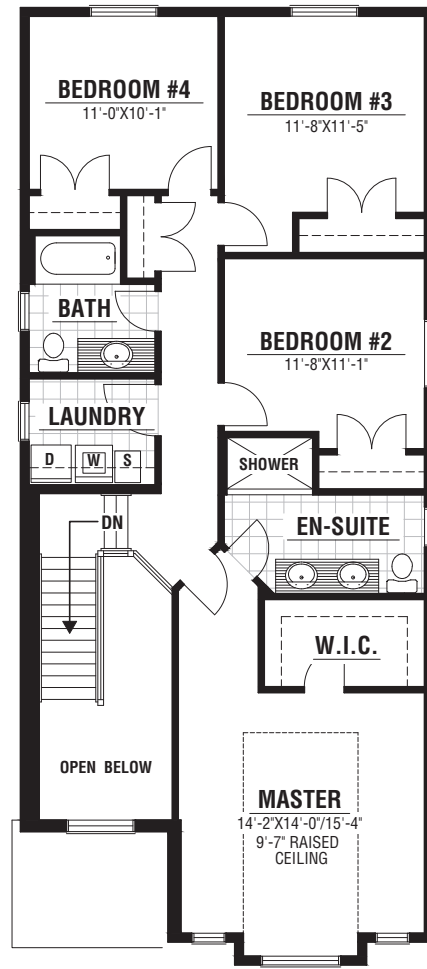

Oakfield B - Artistic Drawing

MAIN
with
ELEVATION B
967 sq. ft.

SECOND
OPT. 1, 2 & 3 with
ELEVATION B
1263 sq. ft.

Artistic Drawing

A Legacy of Fine Homes Since 1955

kenmorehomes.ca
519.681.3983

Oakfield
Approx.
2146 sq. ft.

Oakfield

Approx. 2146 sq. ft.

A Legacy of Fine Homes Since 1955

MAIN
967 sq. ft.

SECOND OPT. 1
1179 sq. ft.

SECOND OPT. 2
1179 sq. ft.

BASEMENT
optional finished area approx.
777 sq. ft.