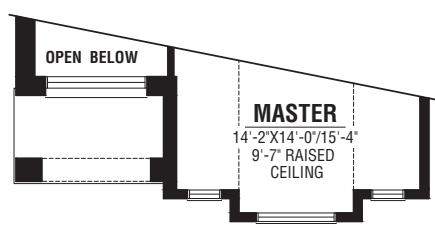

Oakfield B - Artistic Drawing

MAIN
with
ELEVATION B
967 sq. ft.

SECOND
OPT. 1, 2 & 3 with
ELEVATION B
1263 sq. ft.

Artistic Drawing

A Legacy of Fine Homes Since 1955

kenmorehomes.ca
519.681.3983

Oakfield
Approx.
2146 sq. ft.

Oakfield

Approx. 2146 sq. ft.

A Legacy of Fine Homes Since 1955

MAIN
967 sq. ft.

SECOND OPT. 1
1179 sq. ft.

SECOND OPT. 2
1179 sq. ft.

BASEMENT
optional finished area approx.
777 sq. ft.